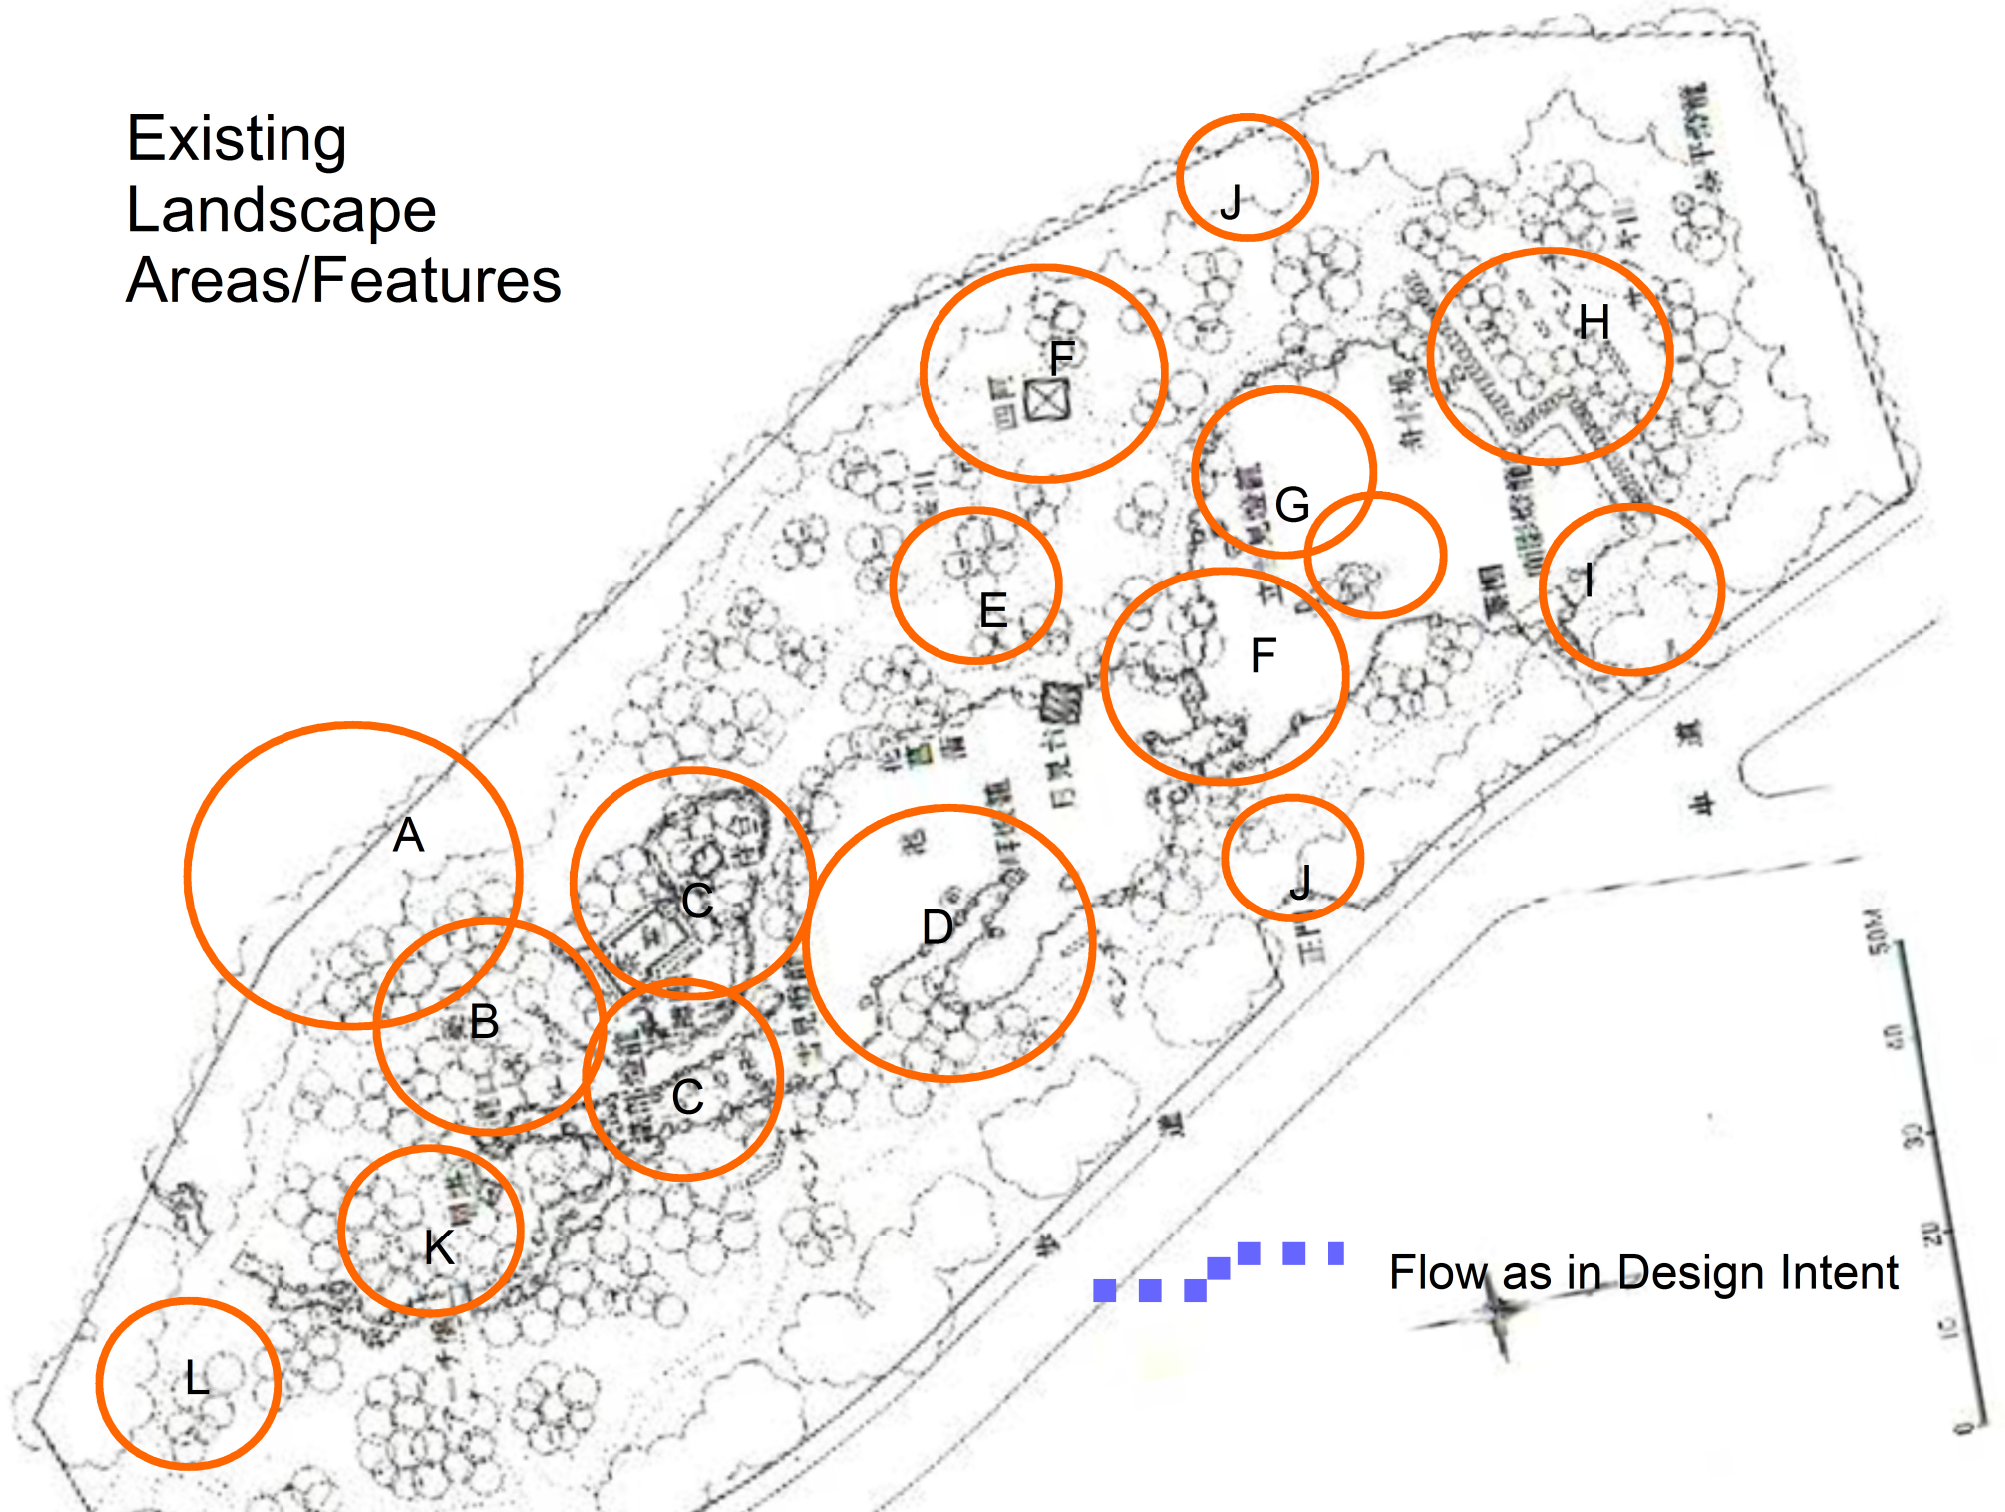

◊
◊

Creation

Traditional
Authentic
Classical
International
Contemporary

創作

伝統的
正統的
古典的
国際的
現代的

◊
◊

Existing Conditions:

Existing Landscape Areas/Features

Master Plan
Elements/Areas not
completed

Analysis: Existing Principles of Essence of Japanese Garden

Method and Principles:
Where are they Revealed?

Naturalness
Informality
Dynamic Balance

Symbolism
Expression of Longevity
Grey Space
Key Placement
Abstraction
View(Borrowed/Long Distance)
Hide and Seek
Boundary
Framing
Bending/Curving
Diagonal Line
Stressed Line